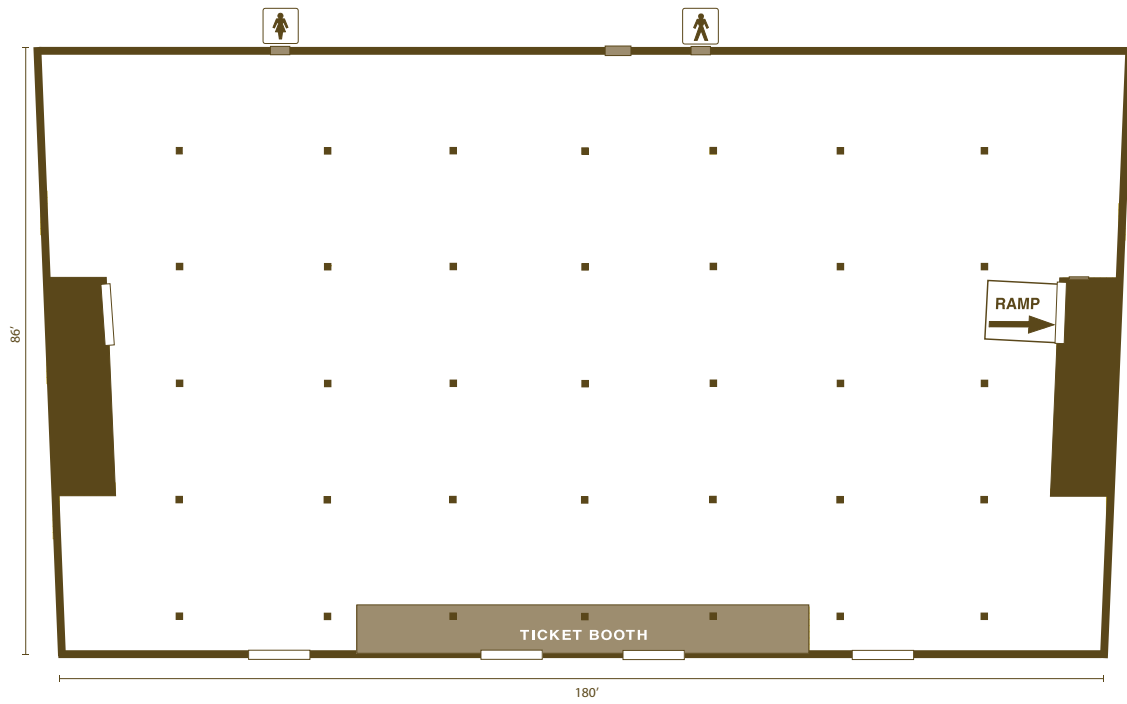

IOWA STATE
FAIRGROUNDS

Stretching 600-feet along the Fairgrounds' Grand Concourse, the Grandstand is one of the largest facilities on the property and a focal point for large, public gatherings ranging from top name concerts to action-packed sporting events. The Grandstand also features a half-mile dirt track great for car races, demolition derbies and tractor pulls. Shoppers' Mart is located on the lower level of the Grandstand. Two separate halls provide nearly 30,000 square feet of enclosed area—perfect for trade shows, training exercises and vendor exhibits.

GRANDSTAND/SHOPPERS' MART

SPONSORED BY U.S. CELLULAR

GRANDSTAND

DIMENSIONS: 605' x 116'

NUMBER OF SEATS: Approx. 10,400

ELEVATORS: 2

RESTROOMS: Ground level, mezzanine (ADA accessible)

SERVICE ENTRANCES: 9' w x 12' h and 8' w x 8' h

SHOPPERS' MART

CENTER MART DIMENSIONS: 86' x 180'

CENTER MART SQUARE FEET: 15,496

EAST MART DIMENSIONS: 87' x 157'

EAST MART SQUARE FEET: 13,714

CEILING HEIGHT: 28'

SERVICE ENTRANCE: 8' w x 8' h (2)

RESTROOMS: Grandstand (ADA accessible)

ADDITIONAL FEATURES: Equipment room, walk-through doors to adjacent exhibit areas

Shoppers' Mart Center

Shoppers' Mart East